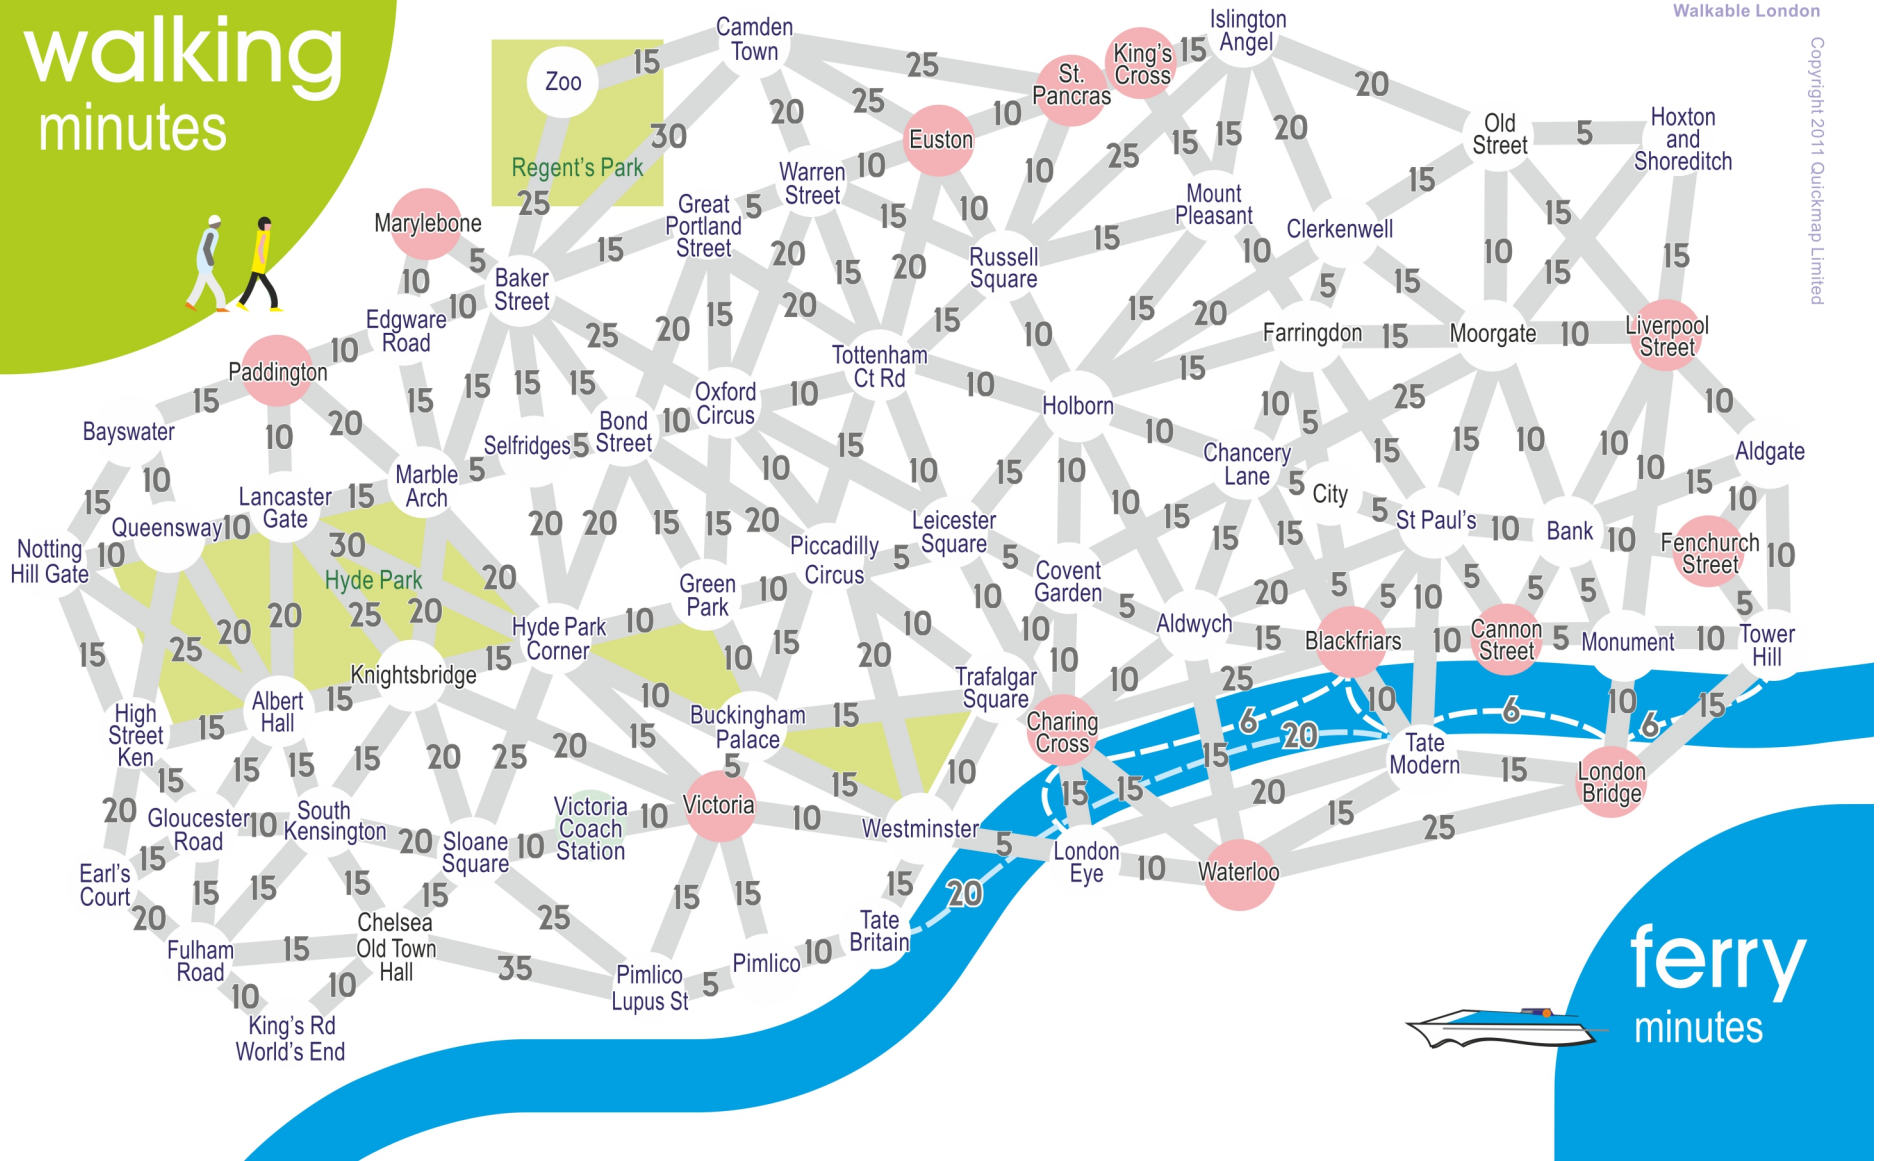

walking minutes

Walkable London

Copyright 2011 Quickmap Limited

ferry minutes