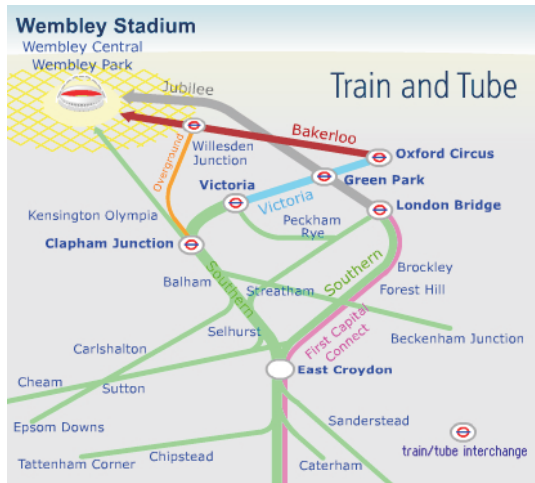

# Getting to Wembley Stadium from south London

Caterham Chipstead Beckenham Junction Balham Brockley Carlshalton Cheam  
Crystal Palace Denmark Hill East Croydon Epsom Downs Forest Hill Mitcham Junction  
Norwood Junction Peckham Rye Sanderstead Selhurst Steatham Common Sutton  
Tottenham Corner Tulse Hill West Croydon

## Train and Tube

From Beckenham Junction, Sanderstead, Caterham, Tottenham Corner, Epsom Downs, Cheam, East Croydon and intermediate stations (Southern) change at London Bridge (Jubilee) for Wembley Park or change at London Victoria (Victoria) and change at Green Park (Jubilee) for Wembley Park

Or change at East Croydon (Southern) for Wembley Central (check timetables)

Or from Clapham Junction (Overground) and change at Willesden Junction (Bakerloo) for Wembley Central

For live travel information on event days and in the lead up to events call Wembley Stadium Travel Information Line on 0845 6000 555, London Travel Information on 020 7222 1234 or visit Transport for London website