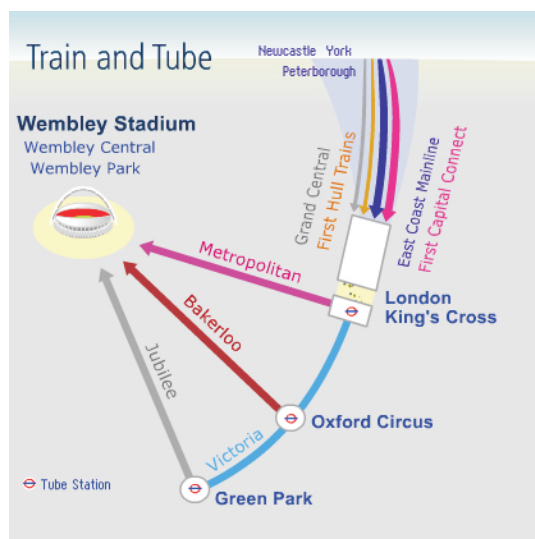

Getting to Wembley Stadium from East Anglia, North East and Scotland

Cambridge Berwick Doncaster Edinburgh Ely Grantham Hartlepool Hull Huntingdon Kings Lynn Leeds Letchworth Newcastle Peterborough Retford Selby Stevenage Stockton Sunderland Thirsk York

Coach

Visit www.nationalexpress.com/wembley or call 08705 80 80 80 to book direct services to Wembley Stadium from Chesterfield, Huntingdon, Leeds, Peterborough and Sheffield

Train and Tube

Arriving at London King's Cross, change to King's Cross (Metropolitan) for Wembley Park or take tube (Victoria) via Oxford Circus (Bakerloo) for Wembley Central or change at Green Park (Jubilee) for Wembley Park

Wembley Stadium is a public transport destination