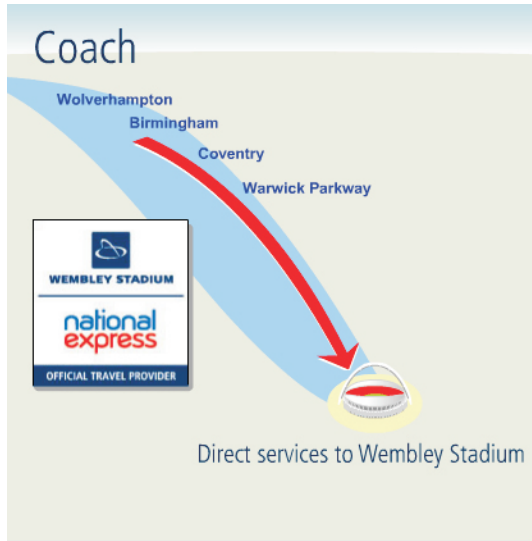

Getting to Wembley Stadium from the West and South Midlands

Aylesbury Aylesbury Vale Parkway Banbury Bicester North Birmingham Haddenham & Thame Parkway High Wycombe Kidderminster Kings Sutton Leamington Spa Princes Risborough Solihull Stourbridge Stratford-upon-Avon Warwick Warwick Parkway Wendover Wolverhampton

Coach

Visit www.nationalexpress.com/wembley or call 08705 80 80 80 to book direct services to Wembley Stadium from Coventry, Birmingham, Warwick Parkway and Wolverhampton

Train and Tube

From Birmingham (Snow Hill and Moor Street stations) and intermediate stations, and from Aylesbury to London Marylebone (Chiltern) change at High Wycombe for Wembley Stadium station (check timetables and information on extra stop at Wembley Stadium for special events)

From Aylesbury, travel via Stoke Mandeville and change at Harrow-on-the-Hill (Metropolitan) for Wembley Park

From Birmingham travel direct to Wembley Stadium (Chiltern) or continue to London Marylebone and return to Wembley Stadium (check timetables and information on extra stop at Wembley Stadium for special events)