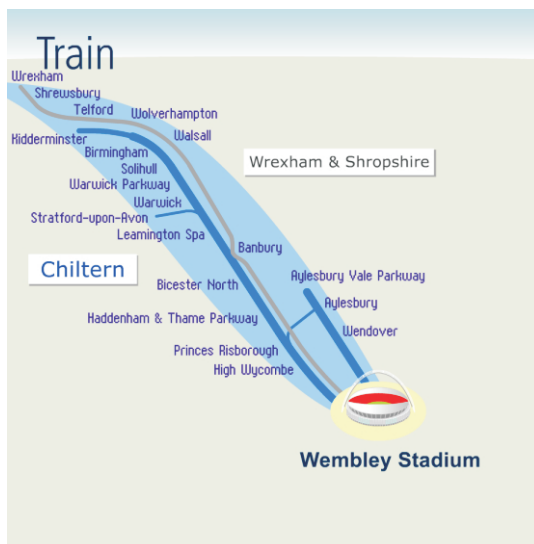

Getting to Wembley Stadium from West and South Midlands and Shropshire

Aylesbury Aylesbury Vale Parkway Banbury Bicester North Birmingham Cosford Haddenham & Thame Parkway Gobowen High Wycombe Kidderminster Kings Sutton Leamington Spa Princes Risborough Ruabon Shrewsbury Solihull Stourbridge Stratford-upon-Avon Tame Bridge Parkway Telford Warwick Warwick Parkway Wellington Wendover Wolverhampton Wrexham

Coach

Visit www.nationalexpress.com/wembley or call 08705 80 80 80 to book direct services to Wembley Stadium from Coventry, Birmingham, Warwick Parkway and Wolverhampton

Train and Tube

From Birmingham and intermediate stations and from Aylesbury and intermediate stations to London Marylebone change at High Wycombe for Wembley Stadium station (check timetables and information on extra stop at Wembley Stadium for special events)

From Aylesbury via Stoke Mandeville, change at Harrow-on-the-Hill (Metropolitan) for Wembley Park

From Shrewsbury, Telford and Wrexham (Wrexham and Shropshire) and intermediate stations change at Banbury (Chiltern) for Wembley Stadium or change at London Marylebone (Chiltern) and return to Wembley Stadium (check timetables and information on extra stop at Wembley Stadium for special events)

Park and Train

Within easy reach of **M40** junctions, park at Banbury (J11), Beaconsfield (J2), Bicester North (J9) or Warwick Parkway (J15) stations for Wembley Stadium

Parking also available at Denham, Gerrards Cross, Haddenham & Thame Parkway and High Wycombe stations for Wembley Stadium