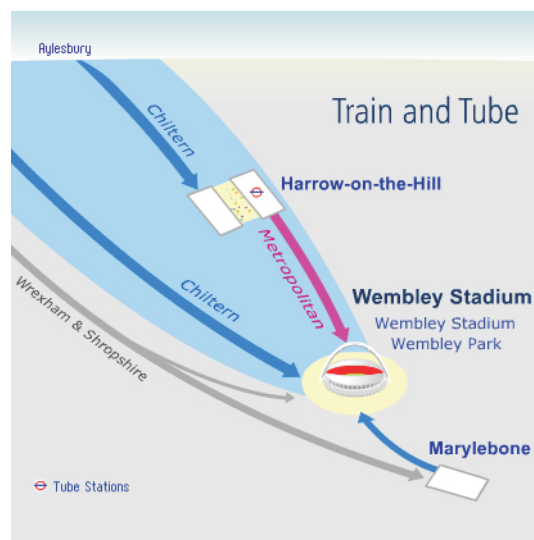

Car park management, services and information including content of external websites are provided by third parties and are not the responsibility of Wembley National Stadium Ltd