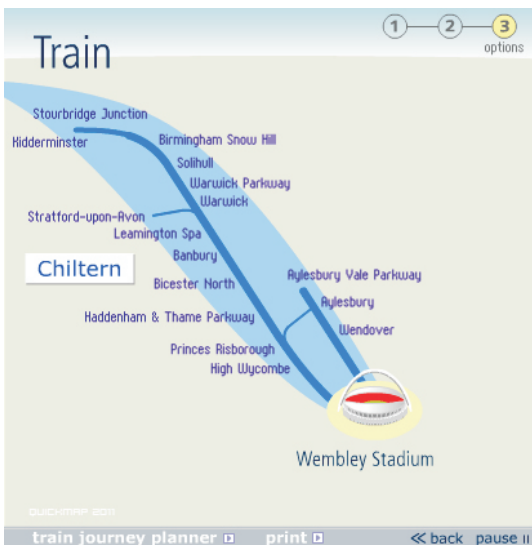

Getting to Wembley Stadium from the West and South Midlands

Aylesbury Aylesbury Vale Parkway Banbury Bicester North Birmingham Haddenham & Thame Parkway High Wycombe Kidderminster Kings Sutton Leamington Spa Princes Risborough Solihull Stourbridge Stratford-upon-Avon Warwick Warwick Parkway Wendover Wolverhampton

Coach

Visit www.nationalexpress.com/wembley or call 08705 80 80 80 to book direct services to Wembley Stadium from Coventry, Birmingham, Warwick Parkway and Wolverhampton

Train and Tube

From Birmingham (Snow Hill and Moor Street stations) and intermediate stations, and from Aylesbury to London Marylebone (Chiltern) change at High Wycombe for Wembley Stadium station (check timetables and information on extra stop at Wembley Stadium for special events)

From Aylesbury, travel via Stoke Mandeville and change at Harrow-on-the-Hill (Metropolitan) for Wembley Park

From Birmingham travel direct to Wembley Stadium (Chiltern) or continue to London Marylebone and return to Wembley Stadium (check timetables and information on extra stop at Wembley Stadium for special events)

Park and Train

Within easy reach of **M40** junctions, park at Banbury (J11), Beaconsfield (J2), Bicester North (J9) or Warwick Parkway (J15) stations for Wembley Stadium

Parking also available at Denham, Gerrards Cross, Haddenham & Thame Parkway and High Wycombe stations for Wembley Stadium