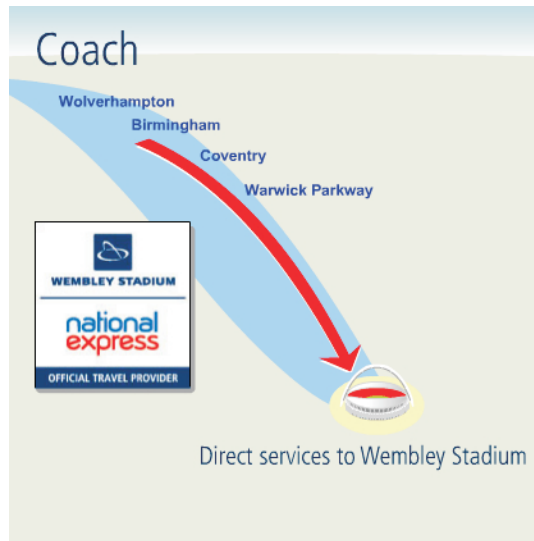

Getting to Wembley Stadium from West and South Midlands and Shropshire

Aylesbury Aylesbury Vale Parkway Banbury Bicester North Birmingham Cosford Haddenham & Thame Parkway Gobowen High Wycombe Kidderminster Kings Sutton Leamington Spa Princes Risborough Ruabon Shrewsbury Solihull Stourbridge Stratford-upon-Avon Tame Bridge Parkway Telford Warwick Warwick Parkway Wellington Wendover Wolverhampton Wrexham

Coach

Visit www.nationalexpress.com/wembley or call 08705 80 80 80 to book direct services to Wembley Stadium from Coventry, Birmingham, Warwick Parkway and Wolverhampton

Train and Tube

From Birmingham and intermediate stations and from Aylesbury and intermediate stations to London Marylebone change at High Wycombe for Wembley Stadium station (check timetables and information on extra stop at Wembley Stadium for special events)